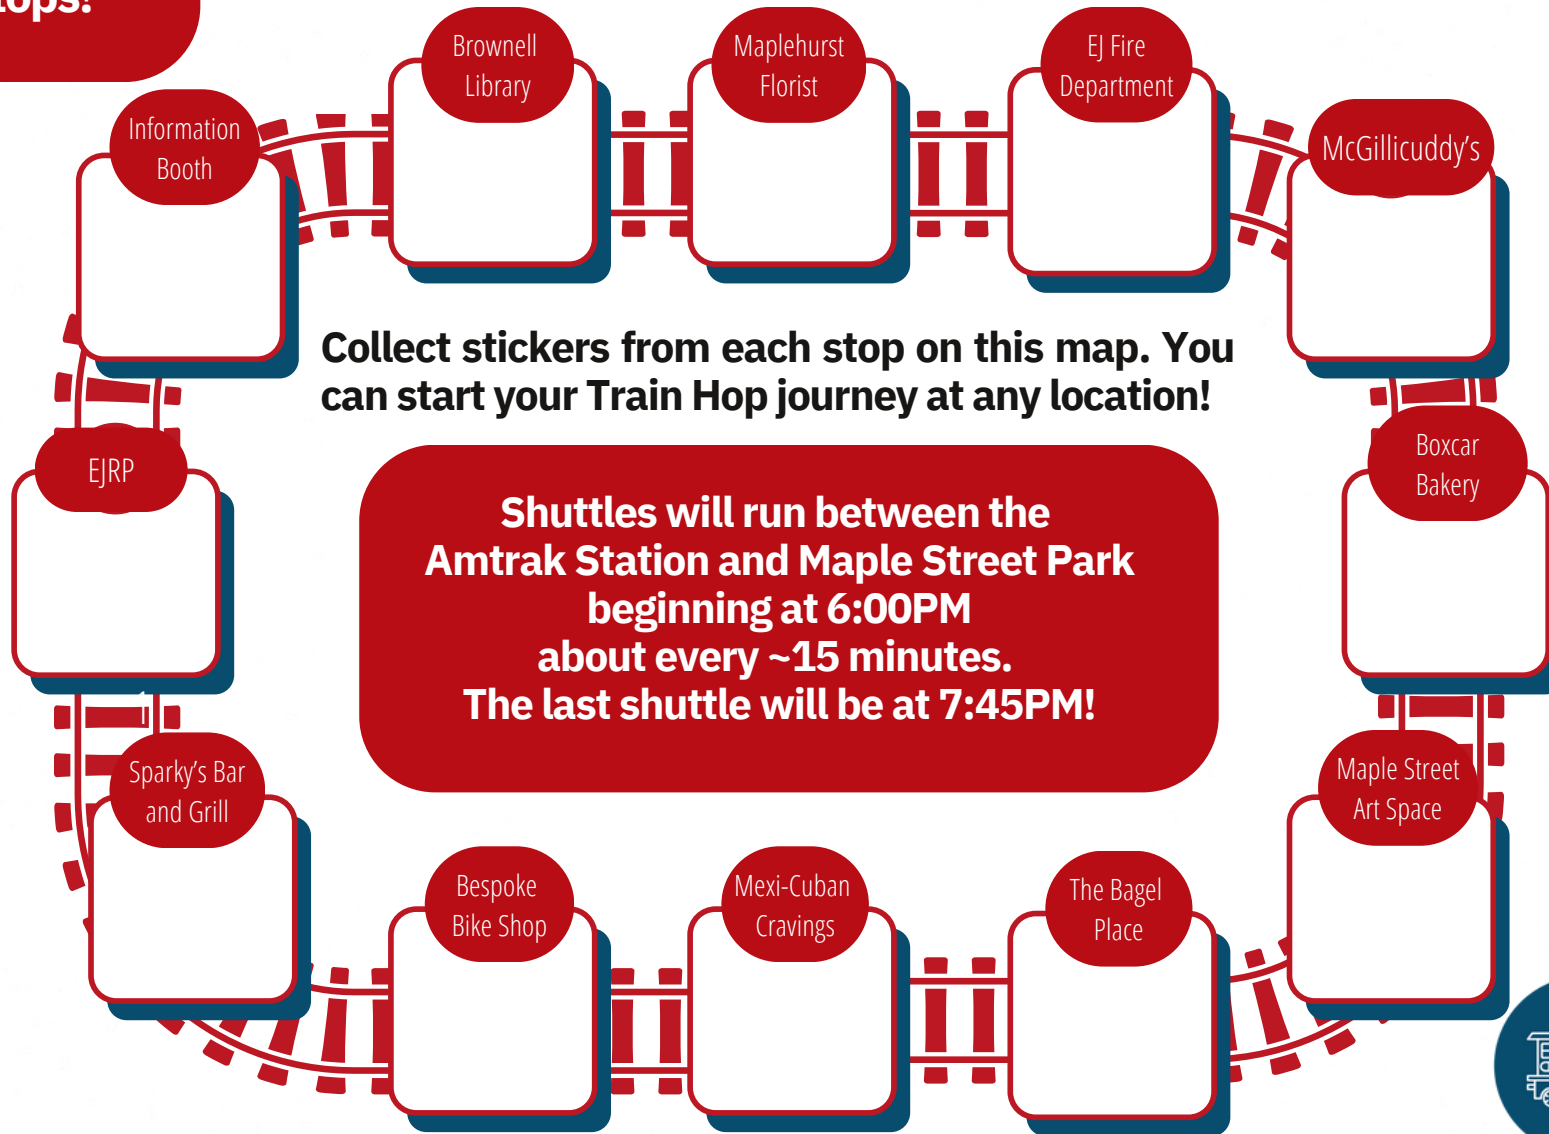

Please always use the cross walks to get to the train hop stops!

Train Hop Stops

Train Hop Stops

- | | | |
|-----------------------|---------------------------|------------------------------|
| 1. Information Booth | 5. McGillicuddy's | 9. Mexi-Cuban Cravings |
| 2. Brownell Library | 6. Boxcar Bakery | 10. Bespoke Bike Shop |
| 3. Maplehurst Florist | 7. The Bagel Place | 11. Sparky's Bar and Grill |
| 4. EJ Fire Department | 8. Maple Street Art Space | 12. EJRP (Maple Street Park) |

 Amtrak Shuttle Stop

Event Information

December 13, 2024
5:30-8 PM

Collect stamps, see model train displays, and get some goodies at Train Hop stops at local businesses.

The information booth in front of Brownell Library will have maps and general information.

Free Shuttle runs every 15 minutes between Essex Junction Recreation & Parks (Maple Street Park) and the Amtrak station.

Free rides on the Big Blue Express trackless train through the Maple Street Park winter lights display.

Free Parking available at Five Corners & Maple Street Park.