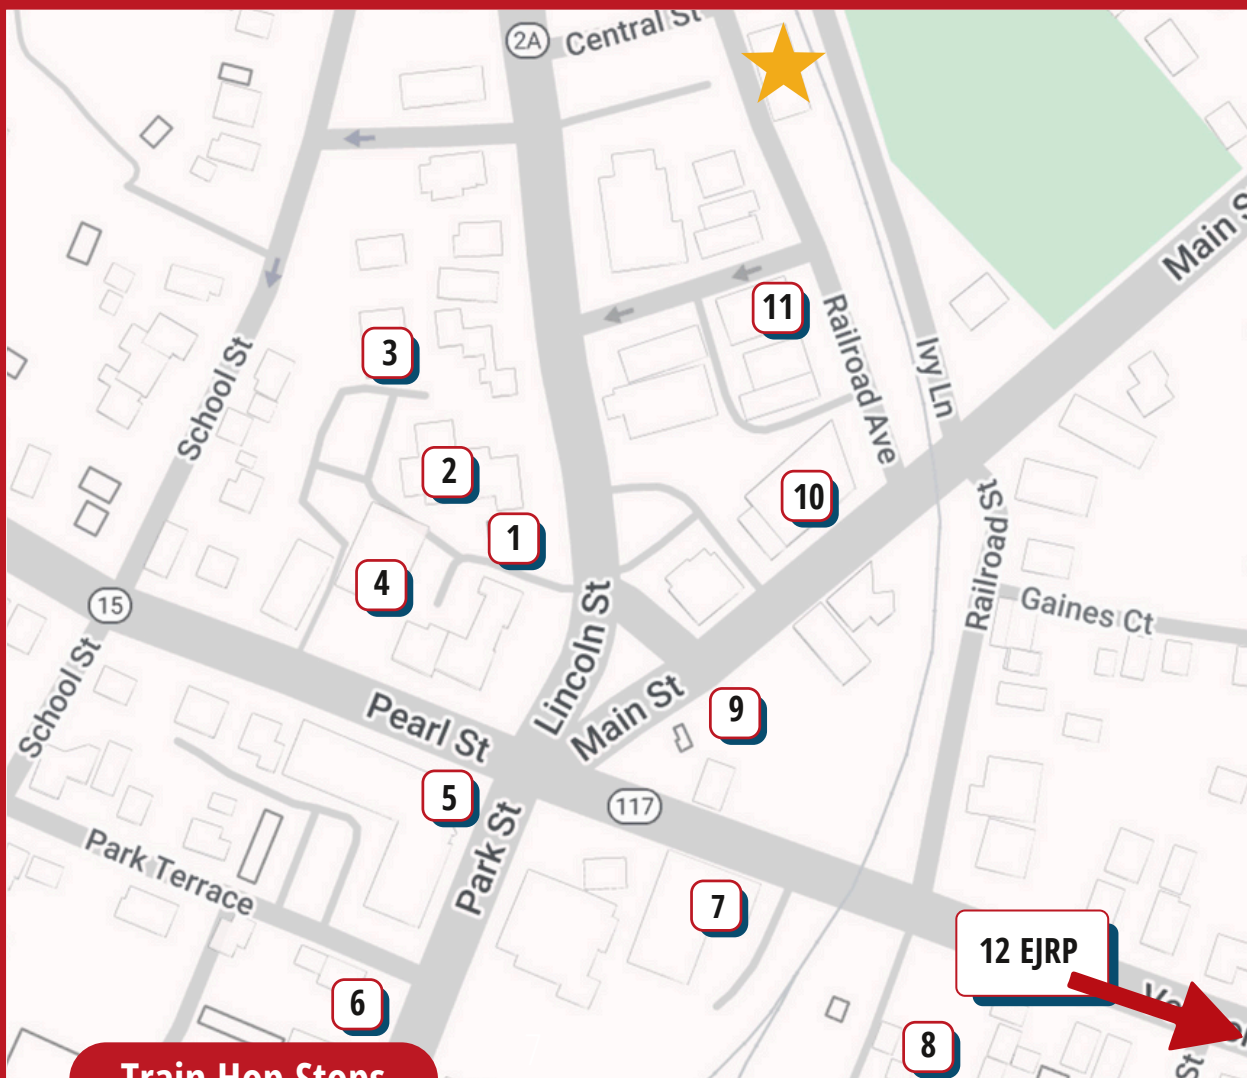

Please always use the cross walks to get to the train hop stops!

Train Hop Stops

Train Hop Stops

- | | | |
|-----------------------|---------------------------|------------------------------|
| 1. Information Booth | 5. McGillicuddy's | 9. Mexi-Cuban Cravings |
| 2. Brownell Library | 6. Boxcar Bakery | 10. Bespoke Bike Shop |
| 3. Maplehurst Florist | 7. The Bagel Place | 11. Sparky's Bar and Grill |
| 4. EJ Fire Department | 8. Maple Street Art Space | 12. EJRP (Maple Street Park) |

 Amtrak Shuttle Stop

Event Information

December 13, 2024
5:30-8 PM

Collect stamps, see model train displays, and get some goodies at Train Hop stops at local businesses.

The information booth in front of Brownell Library will have maps and general information.

Free Shuttle runs every 15 minutes between Essex Junction Recreation & Parks (Maple Street Park) and the Amtrak station.

Free rides on the Big Blue Express trackless train through the Maple Street Park winter lights display.

Free Parking available at Five Corners & Maple Street Park.